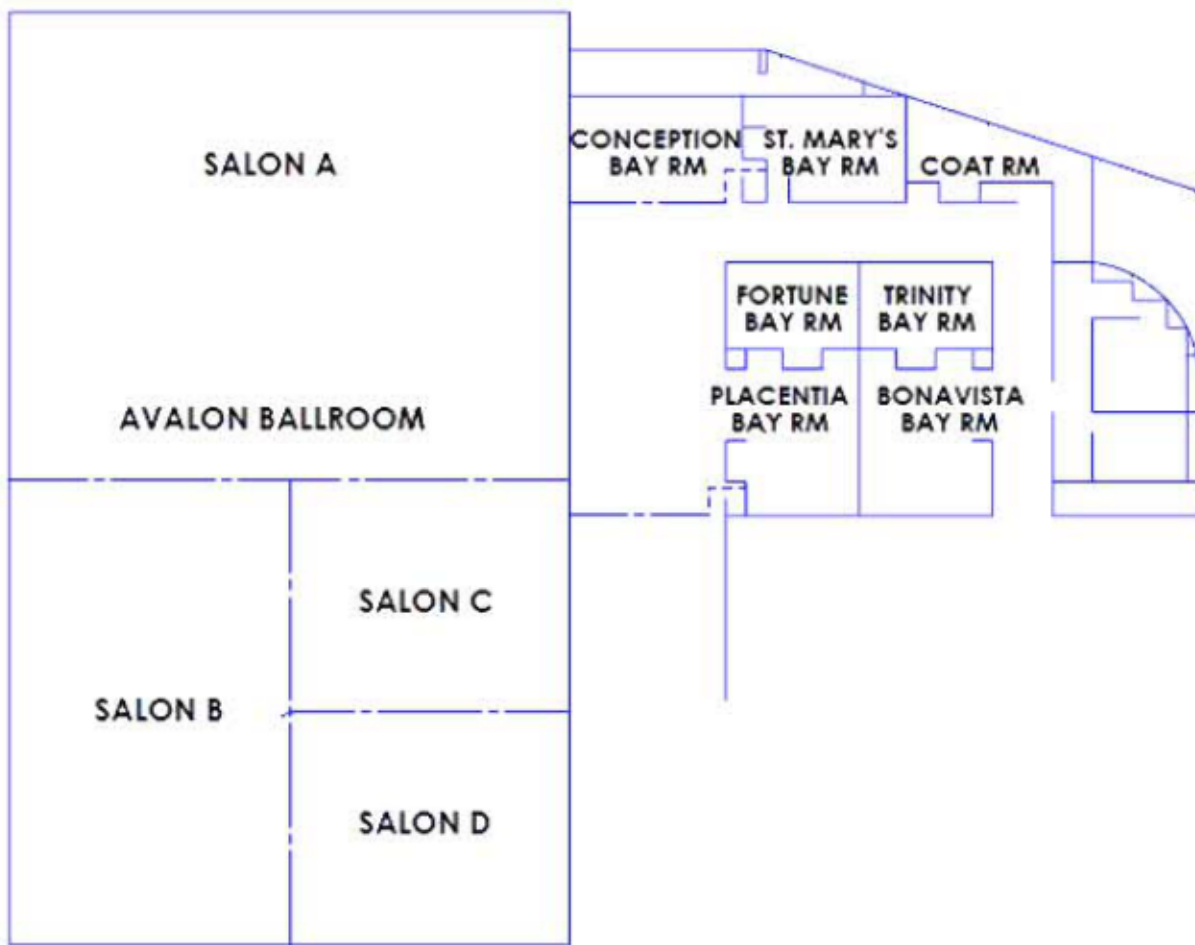

# DELTA FLOOR PLAN

## MEETING AND BANQUET FACILITIES

## MEETING ROOMS 2ND FLOOR WEST

## NEW WING MEETING ROOMS

The Brownsdale Room is located on the Lower Level